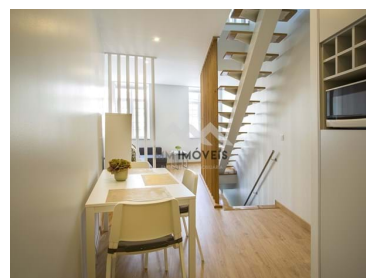

MM288B/25CAM

Reference

Scan the QR code to view the property

Campanhã - Villa floor

1

Bedrooms

2

Bathrooms

71

Area (m²)

900 € / Month

(EUR €)

Property Features

- Equipped kitchen
- Fitted wardrobes
- Double glazing
- Quiet Location
- Laminated floor
- Furnished
- Central location
- Energetic certification: D

Miguel Mota

+351 929 000 736 ²
miguel.mota@mmimoveis.pt

T +351 933 298 913 ² · E geral@mmimoveis.pt
Estr. da Circunvalação 3846 Sala 7, 4435-183 Rio Tinto
AMI 14355

¹ (Call to national fixed network) | ² (Call to national mobile network)