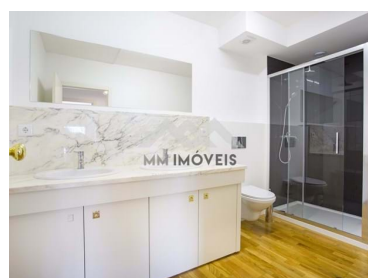

MM036/25PRT/MM

Reference

Scan the QR code to view the property

Ramalde - Room

1
Bedrooms

1
Bathrooms

14
Area (m²)

450 € / Month
(EUR €)

Property Features

- Gas central heating
- Lift
- Solar orientation: South
- Terrace
- Views: City view
- Energetic certification: C

Miguel Mota

+351 929 000 736 ²
miguel.mota@mmimoveis.pt

T +351 933 298 913 ² · E geral@mmimoveis.pt
Estr. da Circunvalação 3846 Sala 7, 4435-183 Rio Tinto
AMI 14355

¹ (Call to national fixed network) | ² (Call to national mobile network)