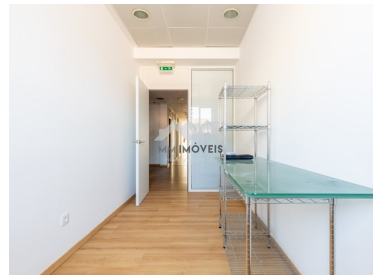

Cedofeita, Santo Ildefonso, Sé, Miragaia, São Nicolau e Vitória - Office

4

Bathrooms

219

Area (m²)

2 400 € / Month

(EUR €)

Office | Lease | Downtown Porto

Office for rent with a total area of 217m², in the heart of the city of Porto, close to all essential goods and services, as well as public transport and road access.

The space consists of reception, kitchen and laundry, 6 rooms with direct light and 7 interior rooms, four bathrooms, new electrical installation, false ceilings and ducted air conditioning.

Ideal for law firms.

For more information, our team is at your disposal.

Rui Jorge

+351 913 667 732 ²
rui.jorge@mmimoveis.pt

T +351 933 298 913 ² · E geral@mmimoveis.pt
Estr. da Circunvalação 3846 Sala 7, 4435-183 Rio Tinto
AMI 14355

¹ (Call to national fixed network) | ² (Call to national mobile network)